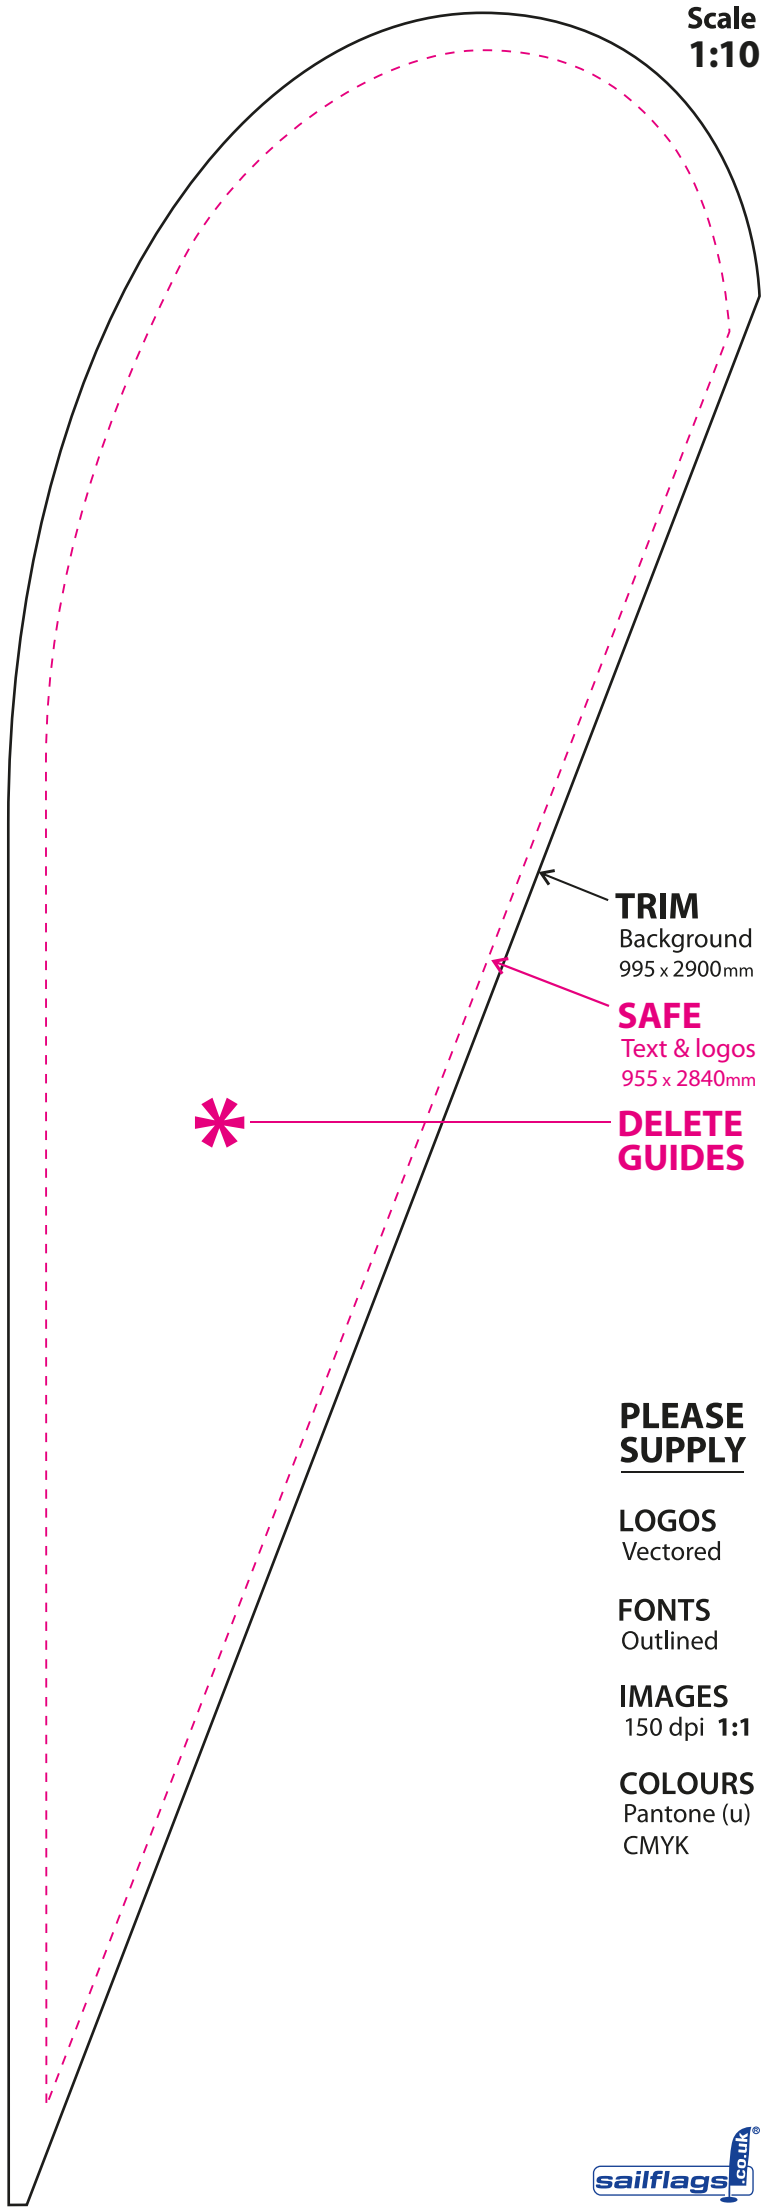

Teardrop long

Flag height **2.9m**
Pole height **3.6m**

Scale
1:10

TRIM

Background
995 x 2900mm

SAFE

Text & logos
955 x 2840mm

DELETE GUIDES

PLEASE SUPPLY

LOGOS
Vectored

FONTS
Outlined

IMAGES
150 dpi **1:1**

COLOURS
Pantone (u)
CMYK